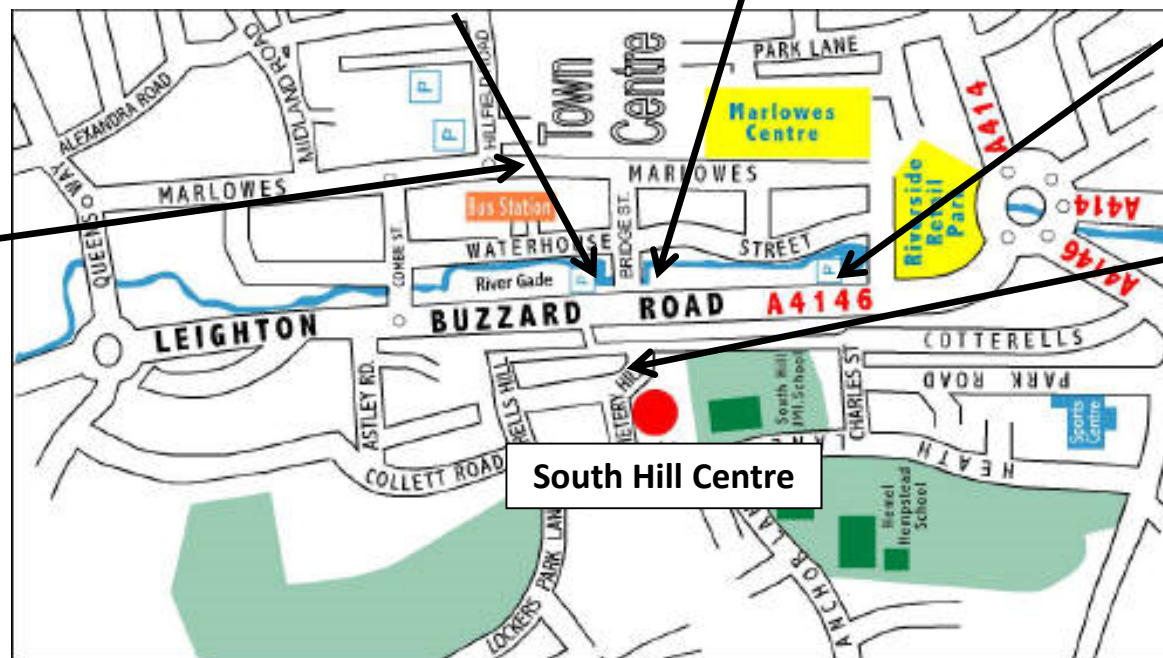

**Water Gardens
(North)**
(Approx 300
short stay; 300
long stay)

**Water Gardens
(South)**
(Approx 117
short stay)

**Moor End
Road**
(Approx
100+ long &
short stay)

**Town Centre
Bus Stops**

**Cemetery Hill
Pay and Display**
(limited short
stay spaces)